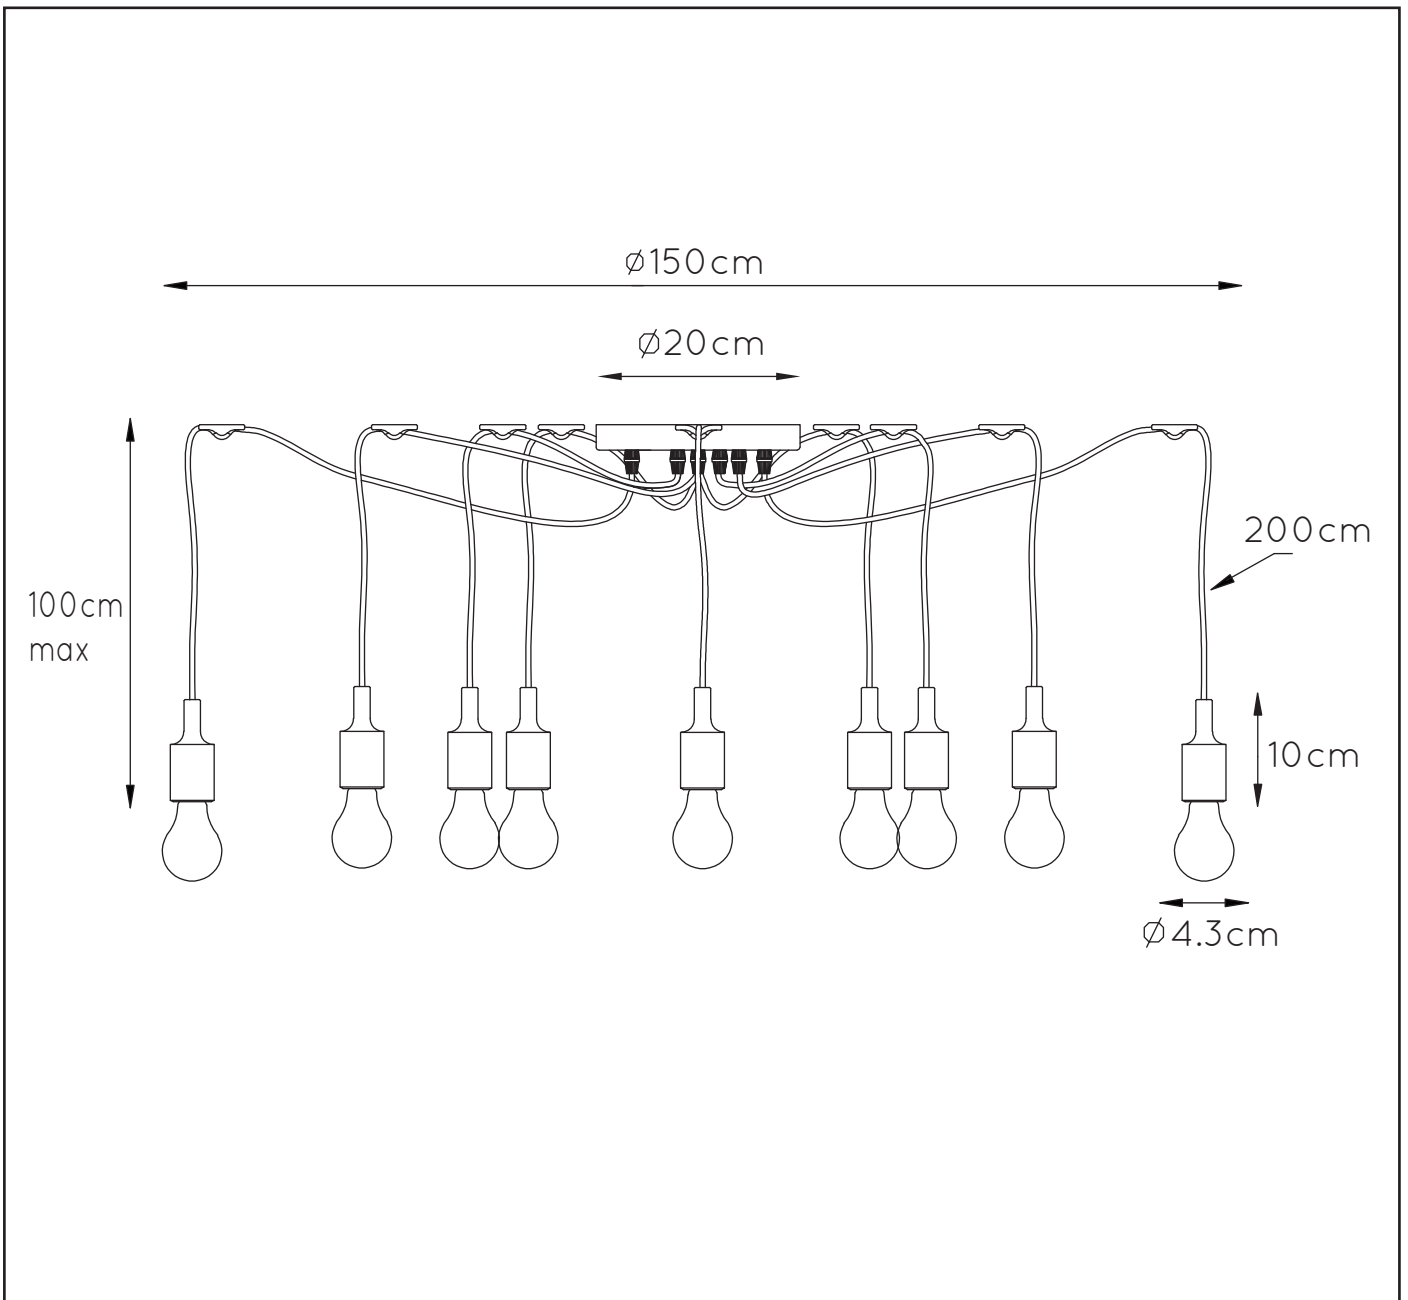

**RECOMMENDED LUCIDE
 LIGHT SOURCE**

49017/05/60

Light source dimmable : Yes

Light source incl. : No

General

Dimensions LxWxH : 150 cm x 150 cm x 100 cm

Height minimum : 30cm

Height maximum : 100cm

Dimensions shade LxWxH : -

Main material : Metal and Silicon

Ceiling rose material : Metal

Color : Black

Style : Modern

Shape : Rectangle

Weight : 1.9kg

Warranty : 2 years

Product specifications

Dimmable : No

Light direction : Around (Diffuse)

Adjustable in height : Adjustable In Height
 (Before Installation)

Directional : Not Directional

Cable : Yes, Cable On Product

Cable length : 200 cm

Bulb type & maximum wattage : E27- max.60W

For more specifications of this product please visit

www.lucide.com

FIX MULTI

Item number : 08408/10/30

EAN code : 5411212082718

LUCIDE

INSTALLATION DRAWING SPECIFICATIONS