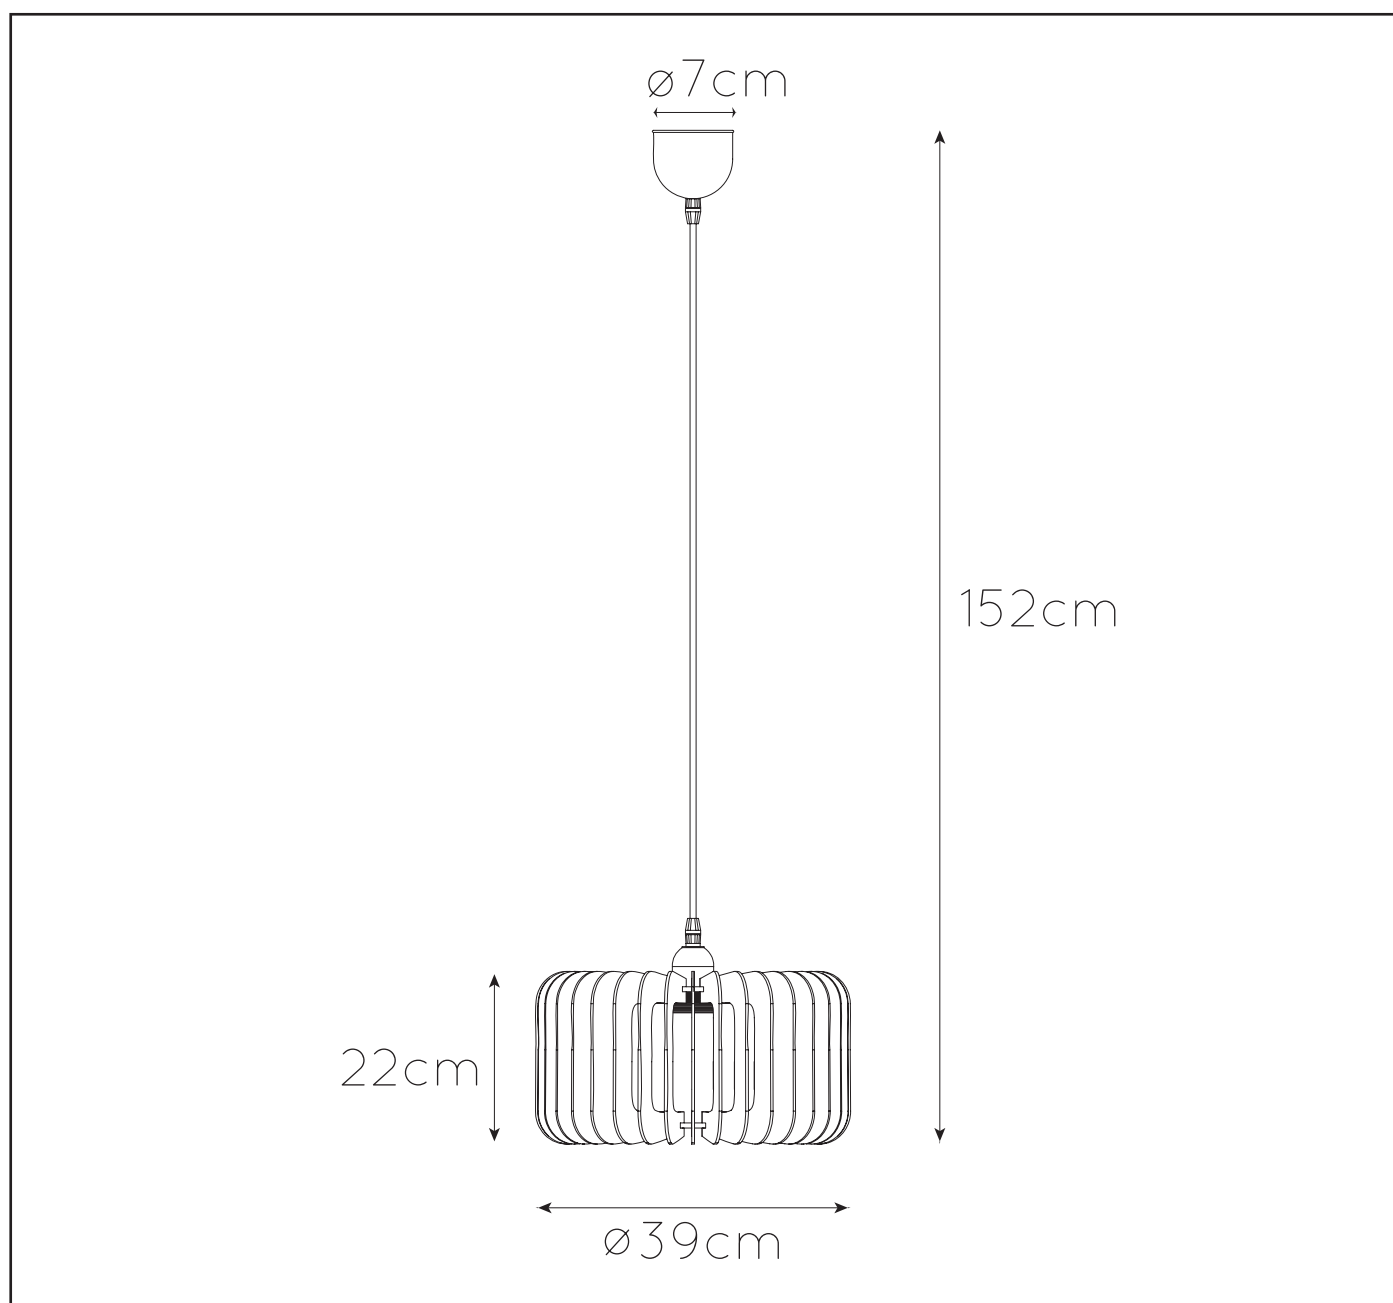

LUCIDE

GENERAL SPECIFICATIONS

**RECOMMENDED LUCIDE  
LIGHT SOURCE**

**49017/05/60**

Light source dimmable : Yes

Light source incl. : No

**General**

**Dimensions LxWxH** : 39 cm x 39 cm x 152 cm  
**Height minimum** : 38 cm  
**Height maximum** : 152 cm  
**Dimensions shade LxWxH** : 39 cm x 39 cm x 22 cm  
**Main material** : Wood+Plastic  
**Ceiling rose material** : Plastic  
**Color** : Wood  
**Style** : Modern  
**Shape** : Round  
**Weight** : 0.7 kgs  
**Warranty** : 2 years

**Product specifications**

**Dimmable** : Yes  
**Light direction** : Around (Diffuse)  
**Adjustable in height** : Adjustable In Height  
(Before Installation)  
**Directional** : Not Directional  
**Cable** : Yes, Cable On Product  
**Cable length** : 130 cm  
**Sensor** : Without Sensor  
**Control** : Light Switch Control  
**IP-Class** : 20  
**Electric class** : II  
**Light source including ?** : No  
**Lamp socket** : E27  
**Light source number** : 1  
**Power requirements** : 220-240V~50Hz  
**Bulb type & maximum wattage** : E27- max.40W

For more specifications of this product please visit  
[www.lucide.com](http://www.lucide.com)

LUCIDE

TECHNICAL DRAWING & DIMENSIONS

## ETTA

Item number : 46406/39/76

EAN code : 5411212460318

For more specifications, dimensions please visit

[www.lucide.com](http://www.lucide.com)