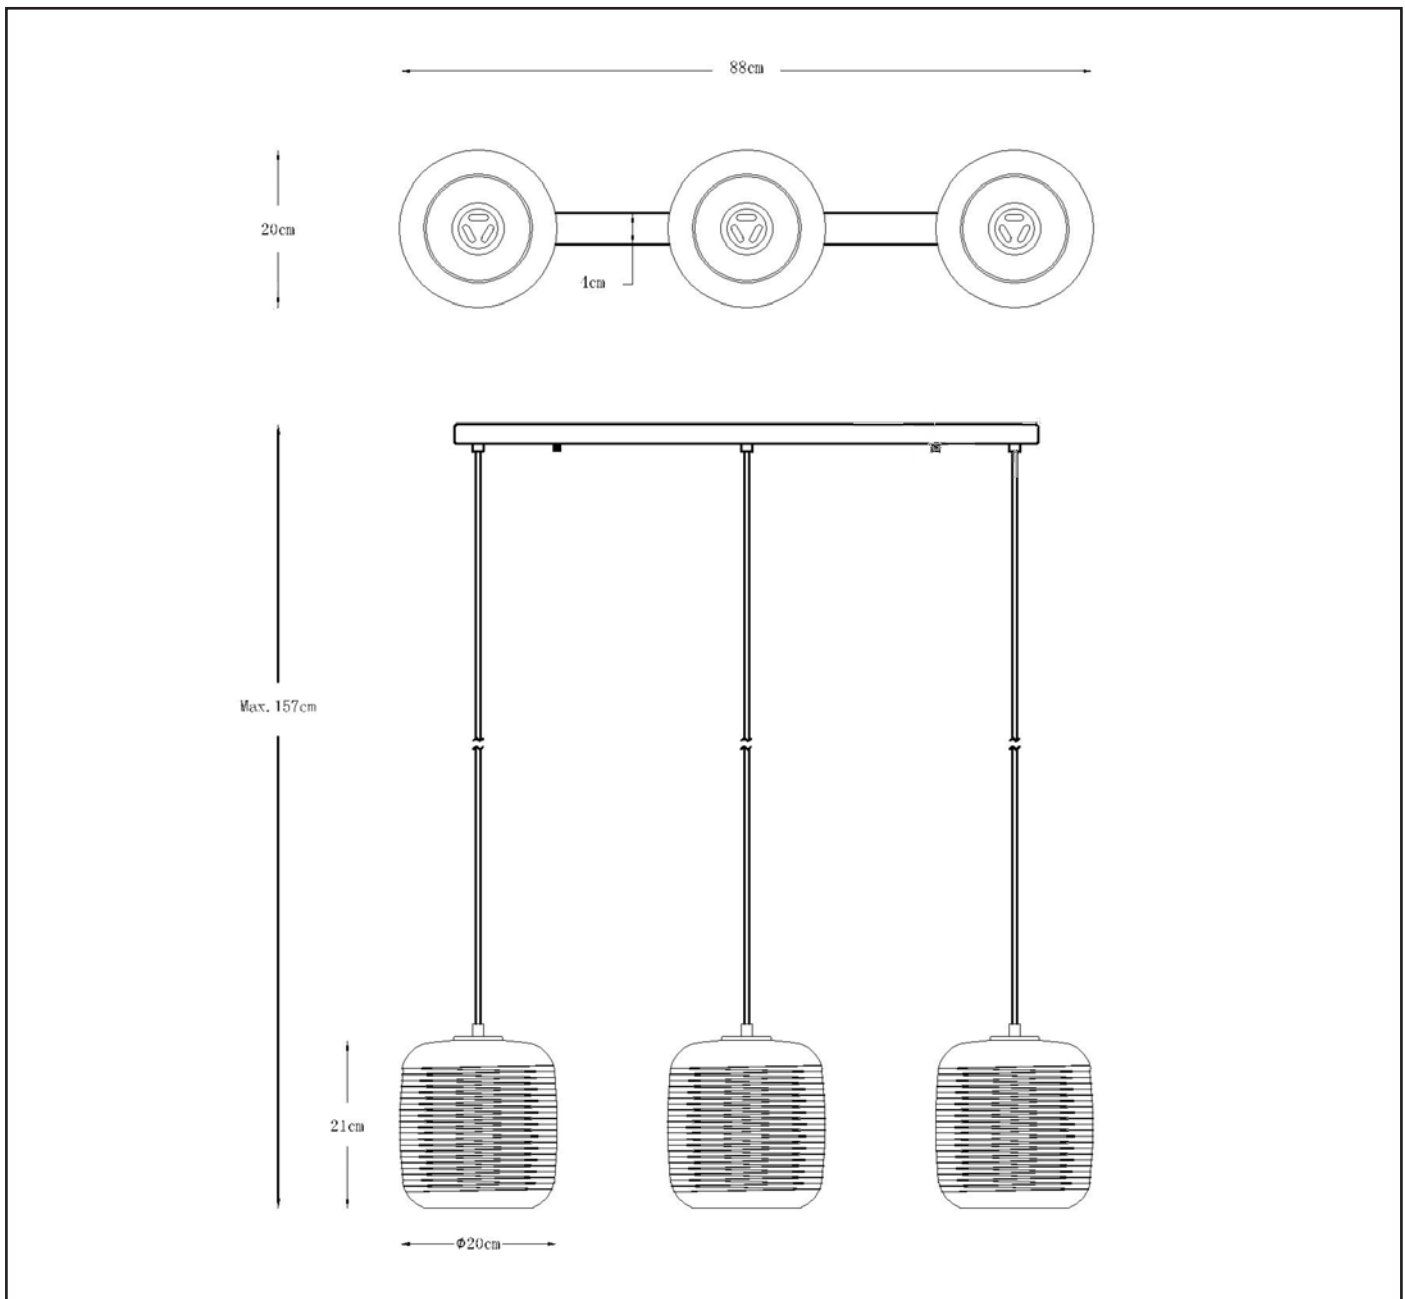

LUCIDE

GENERAL SPECIFICATIONS

RECOMMENDED LUCIDE LIGHT SOURCE

49020/05/67
Light source dimmable : Yes
Light source incl. : No

General

Dimensions LxWxH : 88 cm x 20cm x 157 cm
Height minimum : -
Height maximum : 157 cm
Dimensions shade LxWxH : 20 cm x 20 cm x 21cm
Main material : Metal + Glass + MSS
Ceiling rose material : Stainless steel
Color : Chrome + Gold
Style : Modern
Shape : Round
Weight : 3.6 kg
Warranty : 2 years

Product specifications

Dimmable : Yes
Light direction : Around (Diffuse)
Adjustable in height : Adjustable In Height (Before Installation)
Directional : Not Directional
Cable : Yes, Cable On Product
Cable length : 130 cm
Sensor : Without Sensor
Control : Light Switch Control
IP-Class : 20
Electric class : 2
Light source including : No
Lamp socket : E27
Light source number : 3
Power requirements : 220-240V~50Hz
Bulb type & maximum wattage : E27-LED max.15W

For more specifications of this product please visit
www.lucide.com

ERYN

Item number : 70483/03/11
EAN code : 5411212702319

For more specifications, dimensions please visit
www.lucide.com

LUCIDE

INSTALLATION DRAWING SPECIFICATIONS