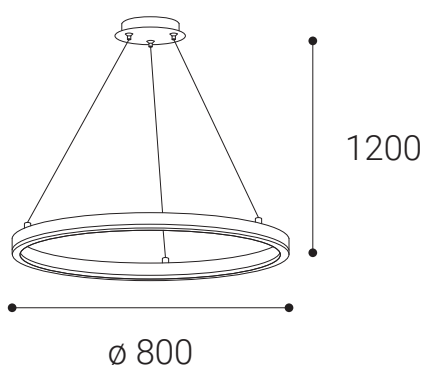

# CIRCLE 80 P-Z, B

<b>Product</b>	
Name	CIRCLE 80 P-Z, B
Code	3271033
Color	Black
Category	Suspended
<b>Power</b>	
Power	62W
Lumen output	5.540
Light source	LED
Color temperature	3.000
<b>Information</b>	
Color Rendering Index	80+
Chromatic stability	Mac Adam Step 3
Light beam angle	160°
Unified Glare Rating	>0,95
Efficiency	89 lm/W
Driver	Incl.
Electrical insulation class	□
Voltage	220V/240V
Frequency	50/60 Hz
Energetic efficiency	A+
LED Lifespan	>50.000h L70 B30
<b>Other data</b>	
Ingress Protection	IP20
Material	Polycarbonate Opal/Aluminium

## EN

Round light fitting for suspended interior mounting in very narrow and slim design, equipped with SMD LEDs. Available in 2 different sizes in black and white color. Housing made of aluminium, opal diffuser made of PMMA.