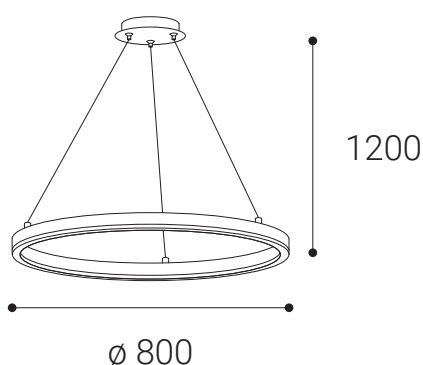

# CIRCLE 80 P-Z, W

|                             |                              |
|-----------------------------|------------------------------|
| <b>Product</b>              |                              |
| Name                        | CIRCLE 80 P-Z, W             |
| Code                        | 3271031                      |
| Color                       | White                        |
| Category                    | Suspended                    |
| <b>Power</b>                |                              |
| Power                       | 62W                          |
| Lumen output                | 5.540                        |
| Light source                | LED                          |
| Color temperature           | 3.000                        |
| <b>Information</b>          |                              |
| Color Rendering Index       | 80+                          |
| Chromatic stability         | Mac Adam Step 3              |
| Light beam angle            | 160°                         |
| Unified Glare Rating        | >0,95                        |
| Efficiency                  | 89 lm/W                      |
| Driver                      | Incl.                        |
| Electrical insulation class | □                            |
| Voltage                     | 220V/240V                    |
| Frequency                   | 50/60 Hz                     |
| Energetic efficiency        | A+                           |
| LED Lifespan                | >50.000h L70 B30             |
| <b>Other data</b>           |                              |
| Ingress Protection          | IP20                         |
| Material                    | Polycarbonate Opal/Aluminium |

## EN

Round light fitting for suspended interior mounting in very narrow and slim design, equipped with SMD LEDs. Available in 2 different sizes in black and white color. Housing made of aluminium, opal diffuser made of PMMA.